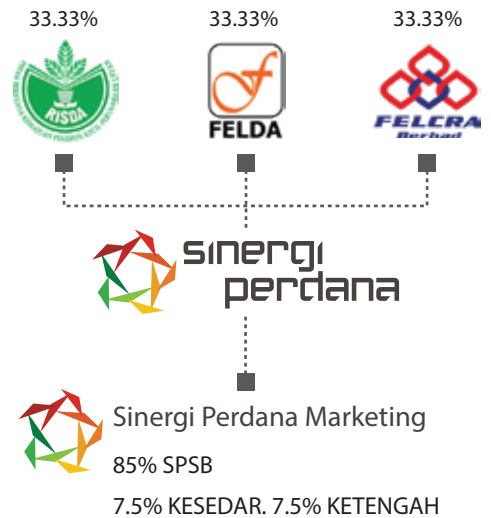

CORPORATE STRUCTURE